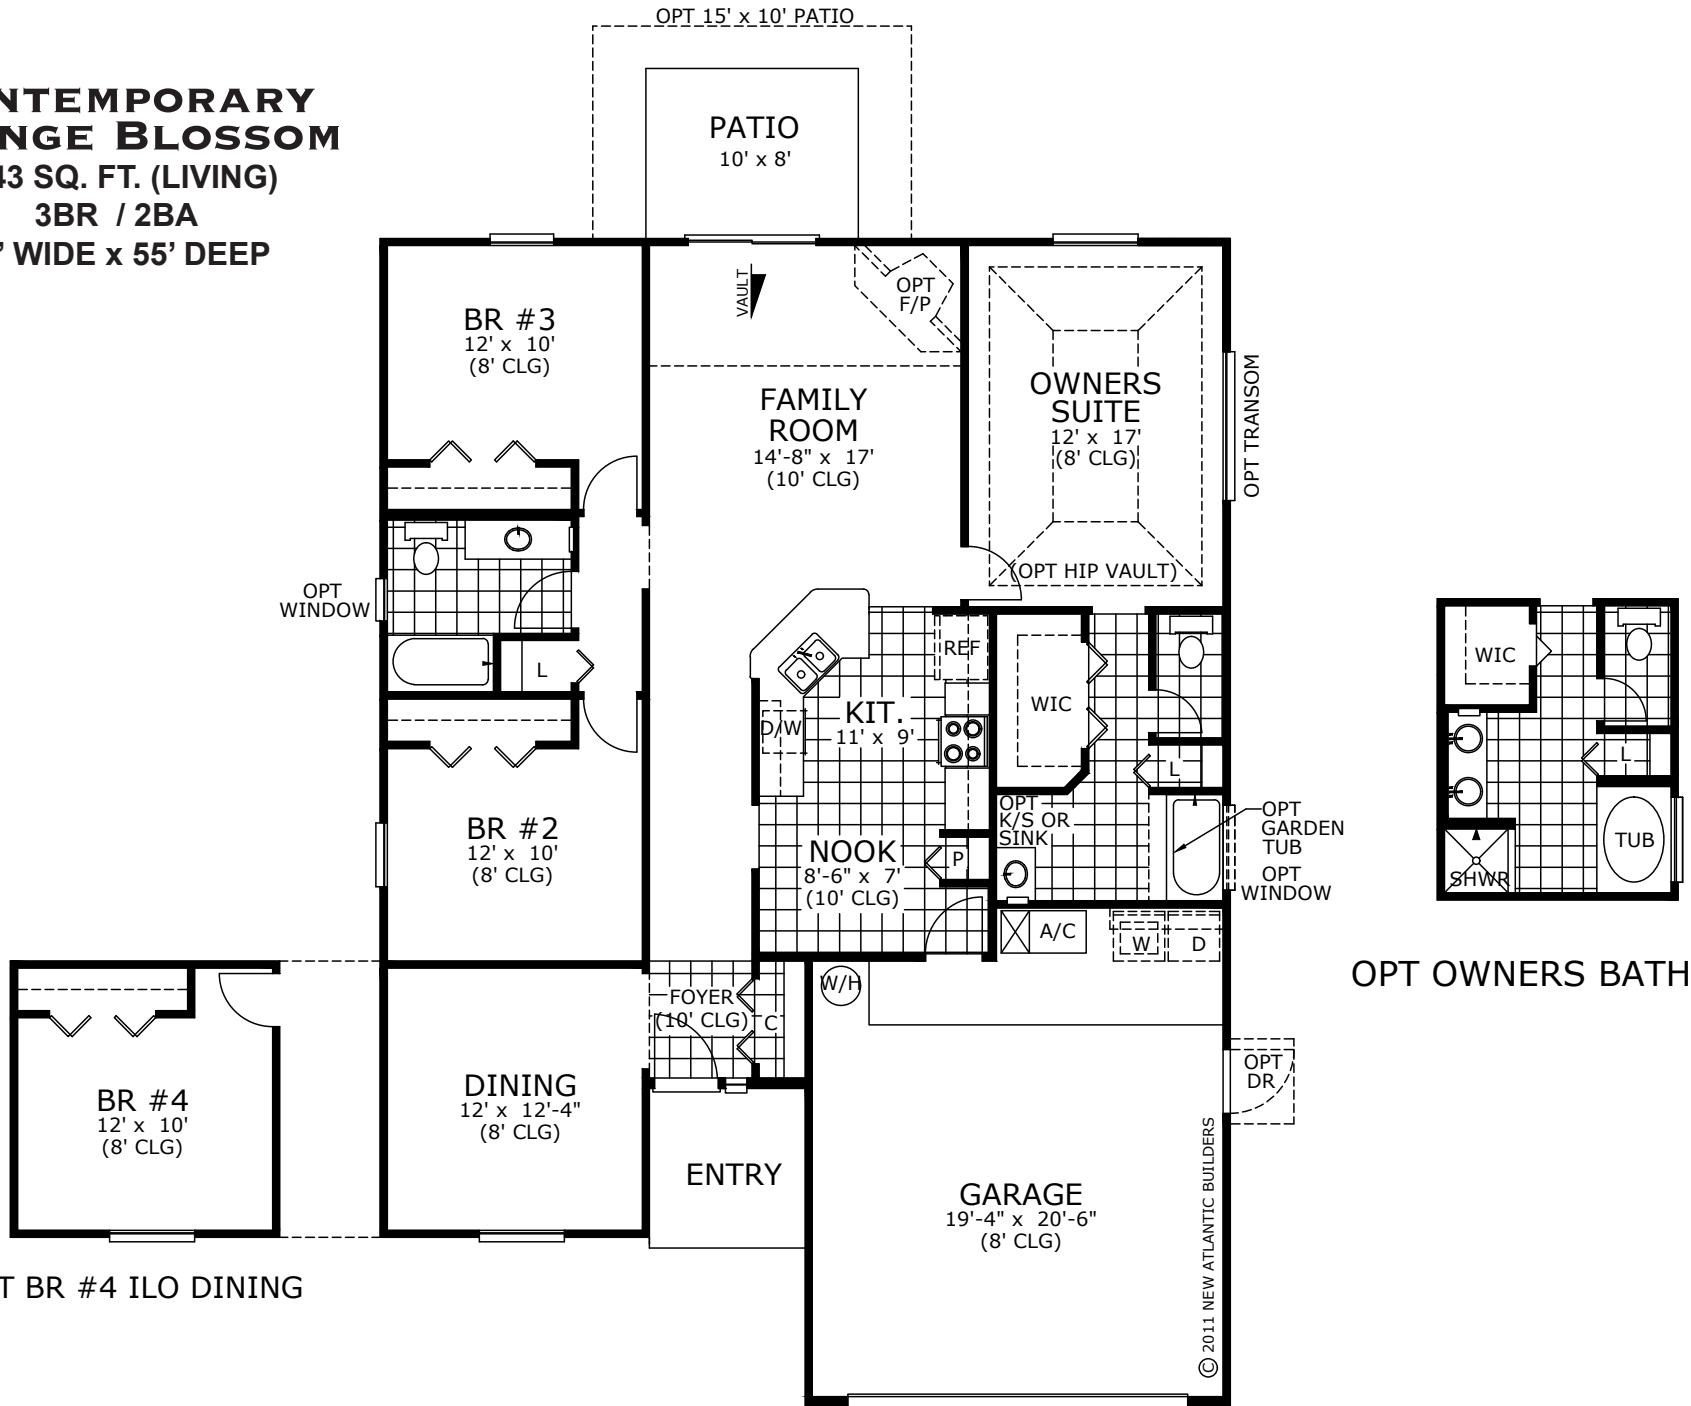

ELEVATION D-2

ORANGE BLOSSOM

PLAN NO. 1543
CONTEMPORARY

FLOOR PLAN AND RENDERING ARE FOR CONCEPTUAL
PURPOSES ONLY. DIMENSIONS AND OTHER INFORMATION
ARE APPROXIMATE AND SUBJECT TO CHANGE. 04/19.

CRC1329698

CONTEMPORARY ORANGE BLOSSOM

1543 SQ. FT. (LIVING)

3BR / 2BA

40' WIDE x 55' DEEP

OPT OWNERS BATH

OPT BR #4 ILO DINING