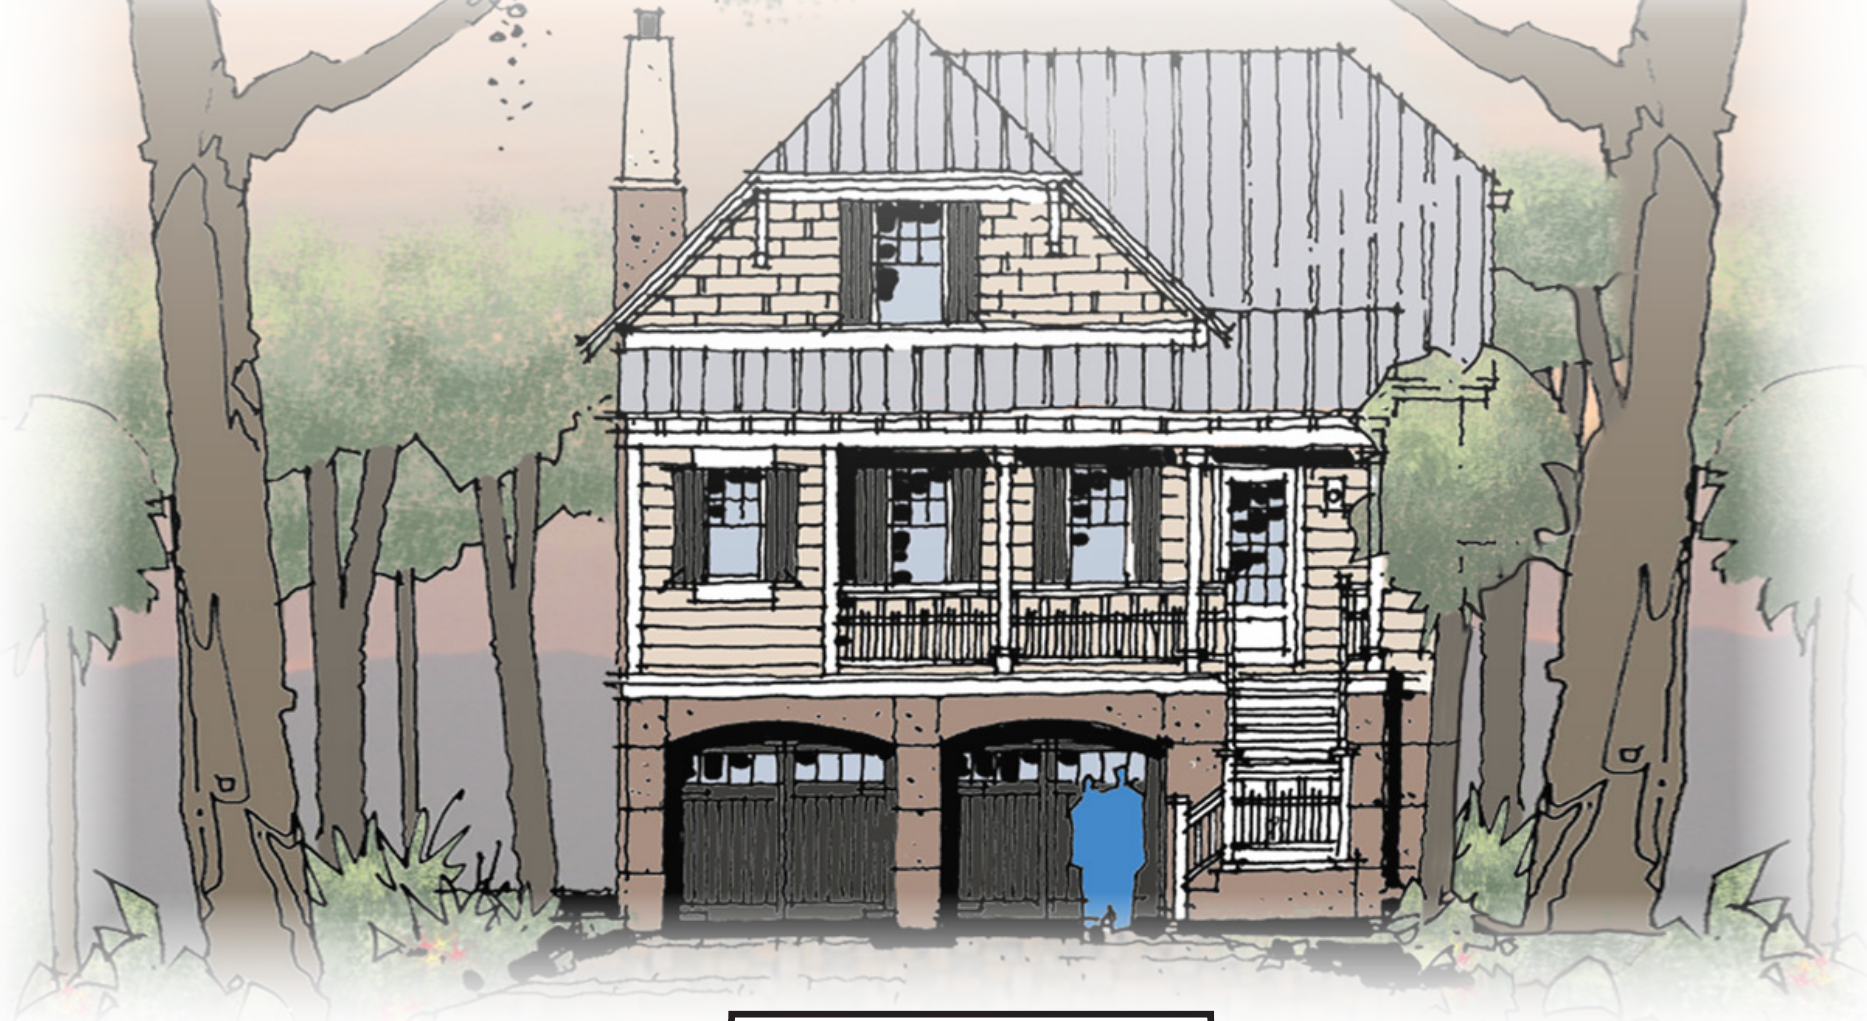

**NewAtlantic**  
BUILDERS

**TALBOT  
ISLAND COTTAGE A  
OYSTER BAY HARBOUR**

FLOOR PLAN AND RENDERING ARE FOR CONCEPTUAL  
PURPOSES ONLY. DIMENSIONS AND OTHER INFORMATION  
ARE APPROXIMATE AND SUBJECT TO CHANGE. 8/18.

# TALBOT ISLAND COTTAGE A

2025 SQ. FT. (LIVING)

3 BR / 2.5 BA

32' WIDE x 50' DEEP

LEVEL I

LEVEL II

LEVEL III