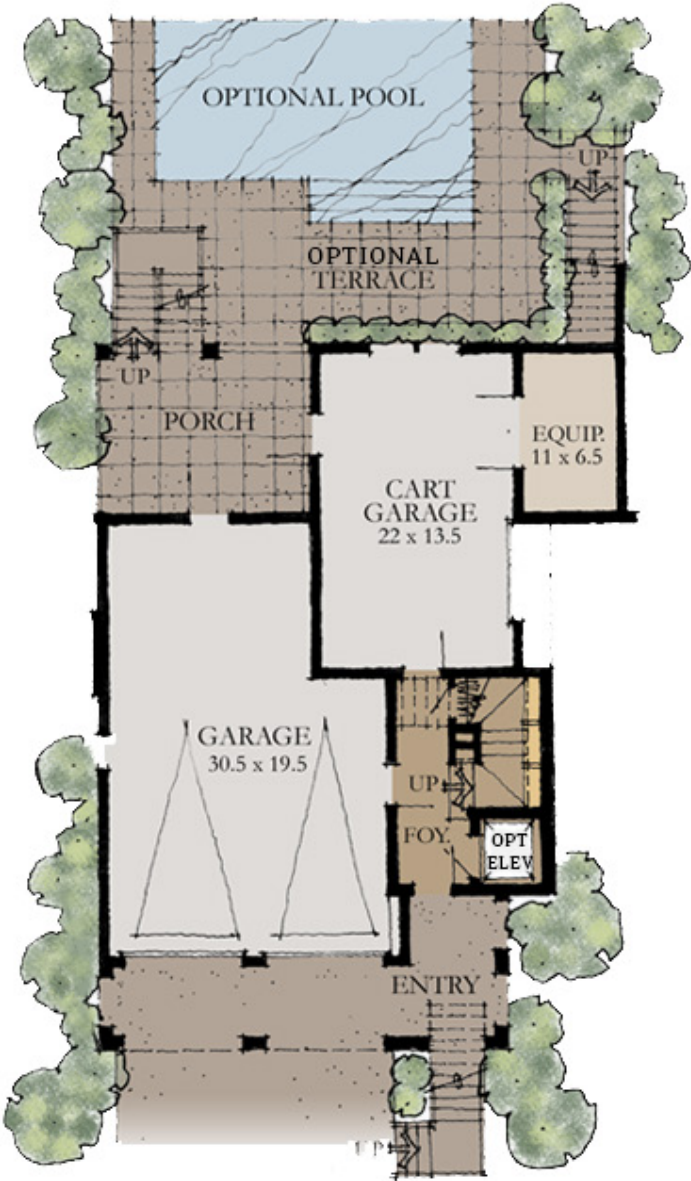

**NewAtlantic**  
BUILDERS

**TALBOT  
ISLAND COTTAGE A  
OYSTER BAY HARBOUR**

FLOOR PLAN AND RENDERING ARE FOR CONCEPTUAL  
PURPOSES ONLY. DIMENSIONS AND OTHER INFORMATION  
ARE APPROXIMATE AND SUBJECT TO CHANGE. 8/18.

# TALBOT ISLAND COTTAGE A

2025 SQ. FT. (LIVING)

3 BR / 2.5 BA

32' WIDE x 50' DEEP

LEVEL I

LEVEL II

LEVEL III