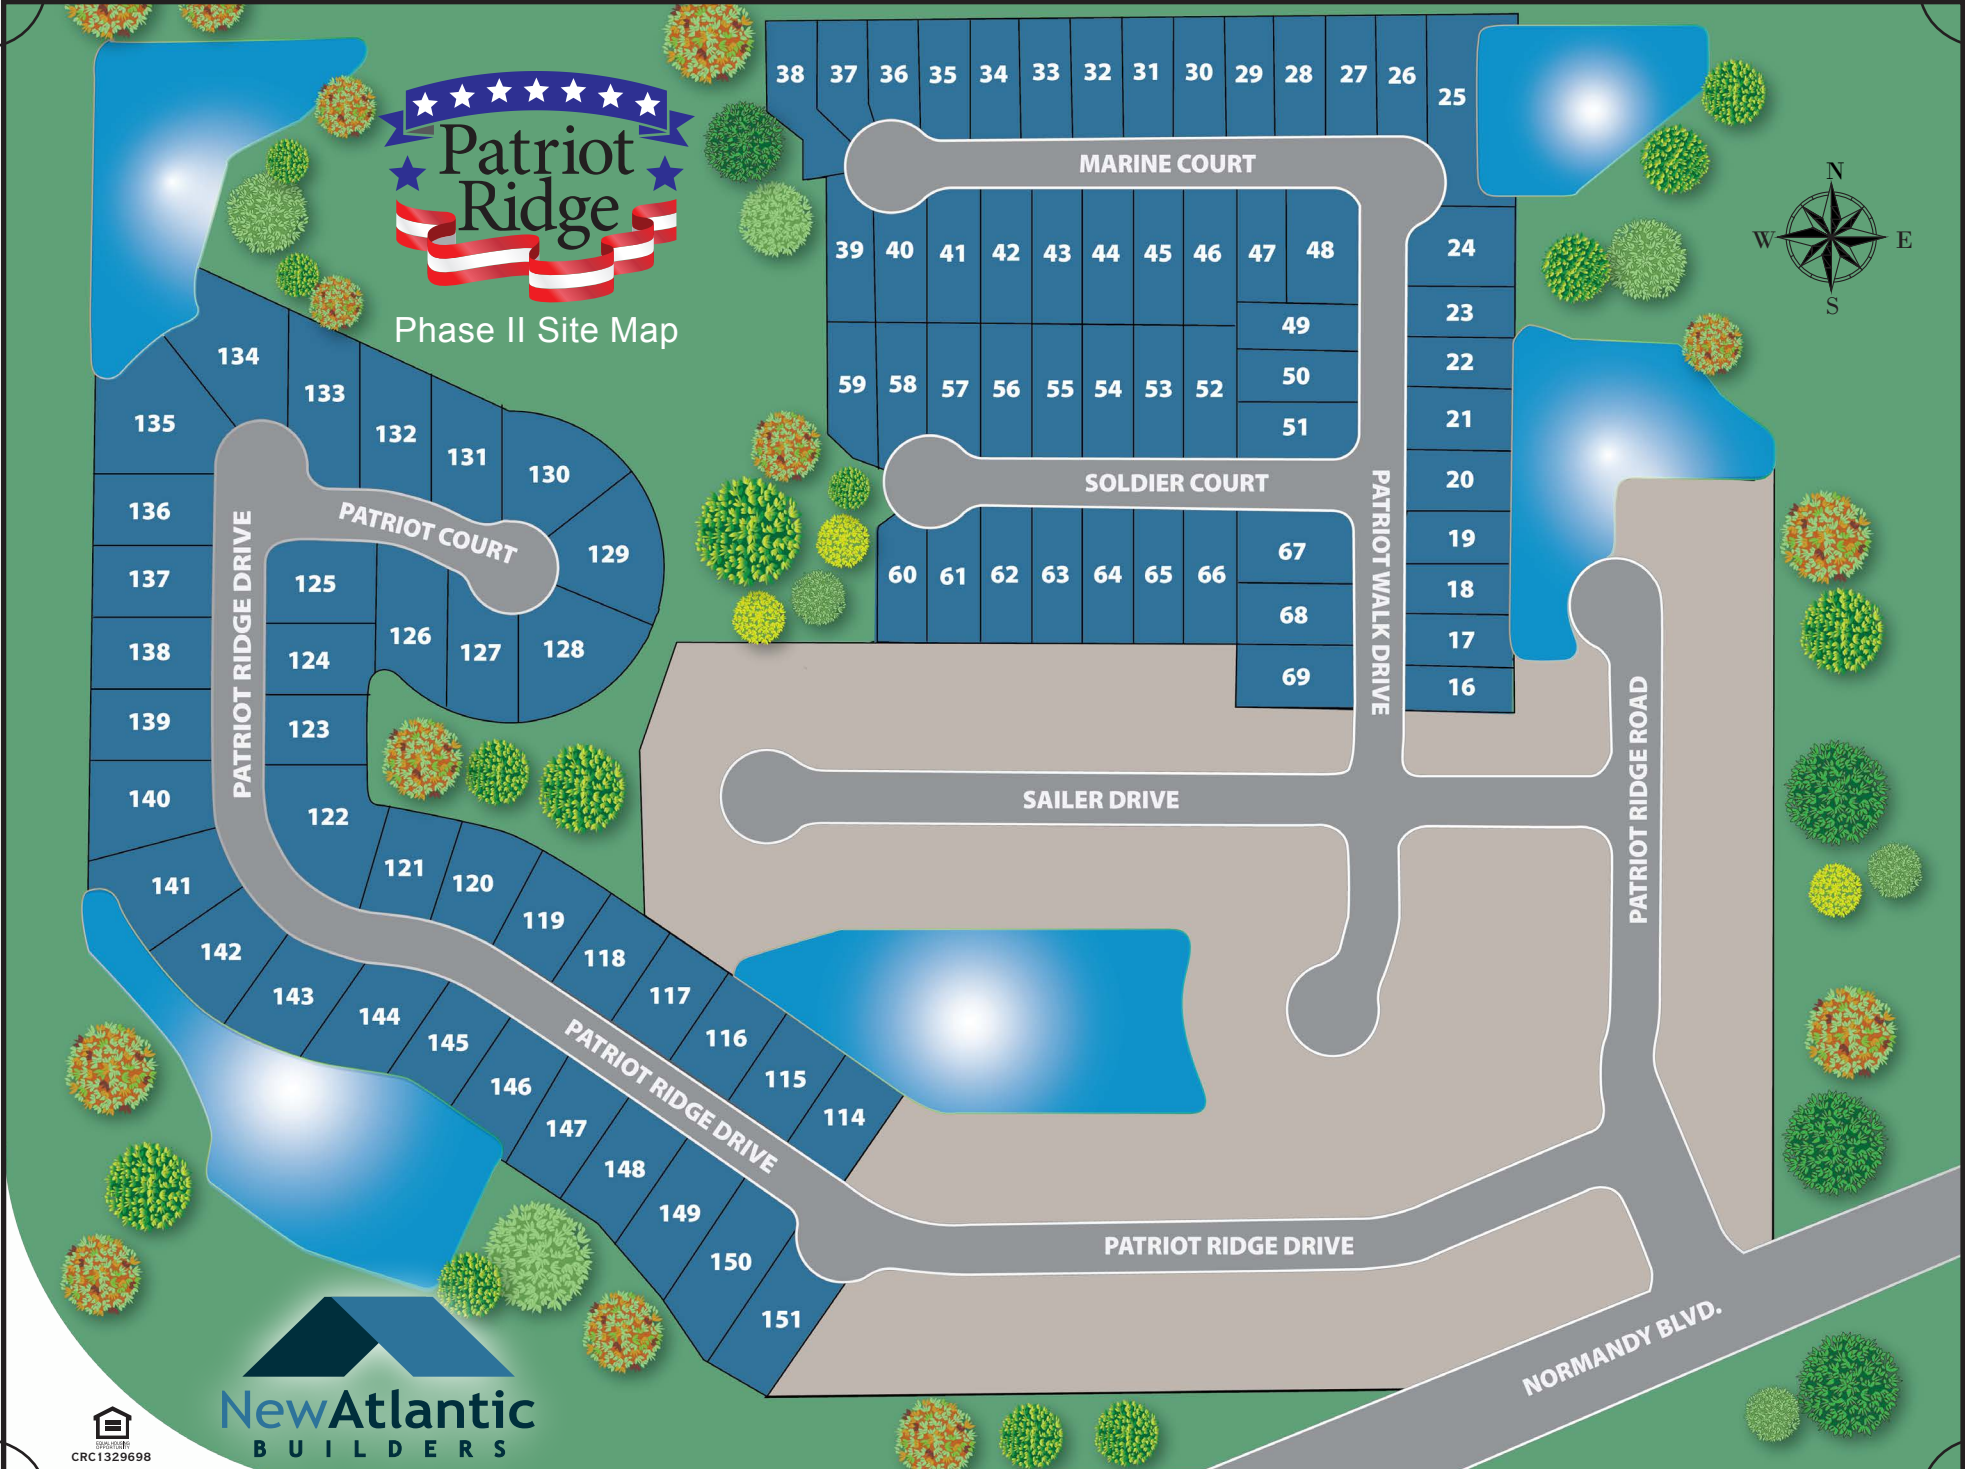

Phase II Site Map

NewAtlantic
BUILDERS

SITE MAP IS AN ARTIST'S RENDERING FOR CONCEPTUAL PURPOSES ONLY. DIMENSIONS AND OTHER INFORMATION ARE APPROXIMATE AND SUBJECT TO CHANGE. 4/17.